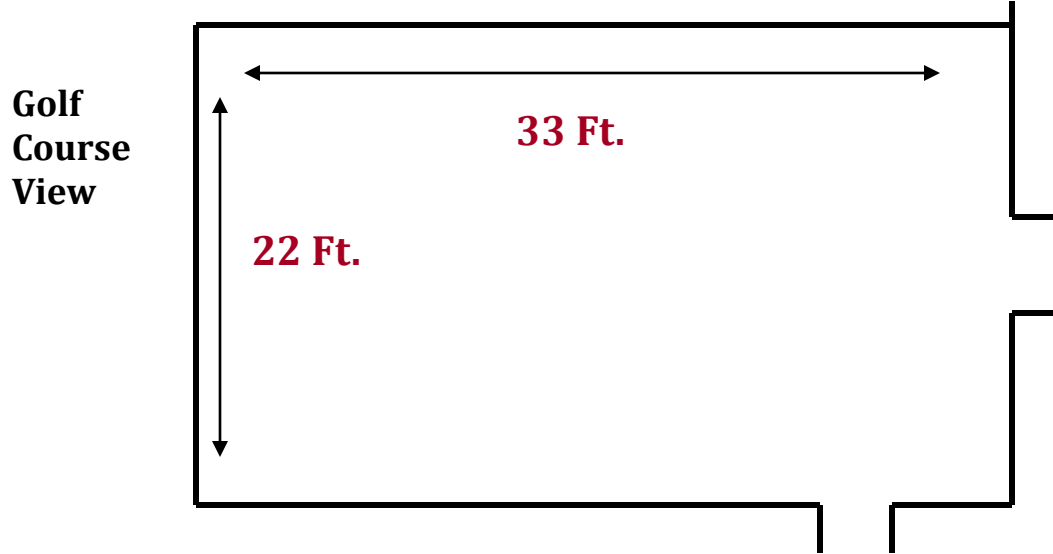

Mountain View Room

Maximum Capacity: 30

Sq. Ft. : 726

Meridian Room

Maximum Capacity: 100

Sq. Ft. : 1,716