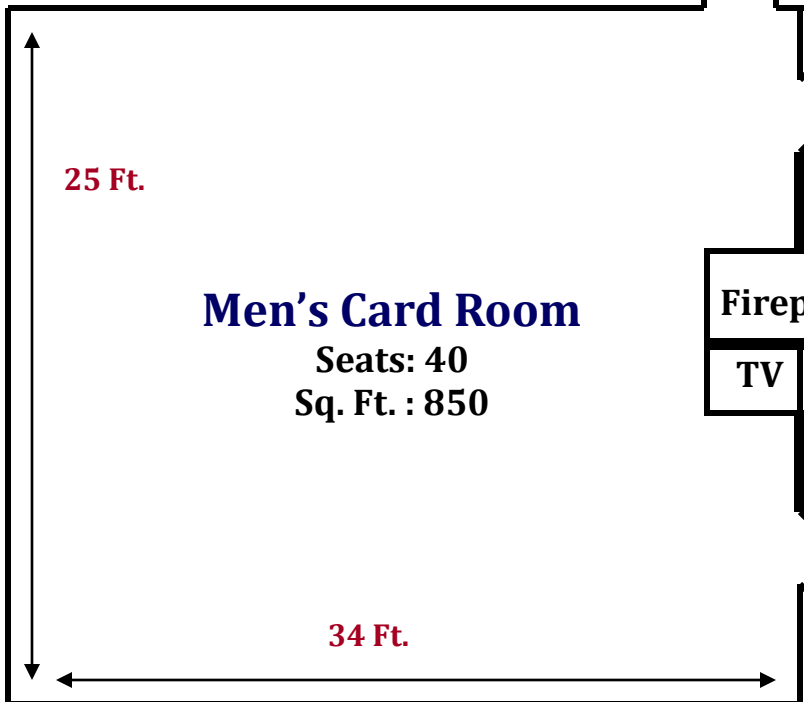

**Golf Course View**

**Golf Course View**

**Patio**

**Golf Course View**

**Patio**

**Men's Card Room**  
Seats: 40  
Sq. Ft. : 850

**Fireplace**  
TV TV

**Parking Lot**

**Member's Lounge**  
Seats: 40  
Sq. Ft. : 925

**Vista Room**

**Bar**

**TV**

**Restrooms**