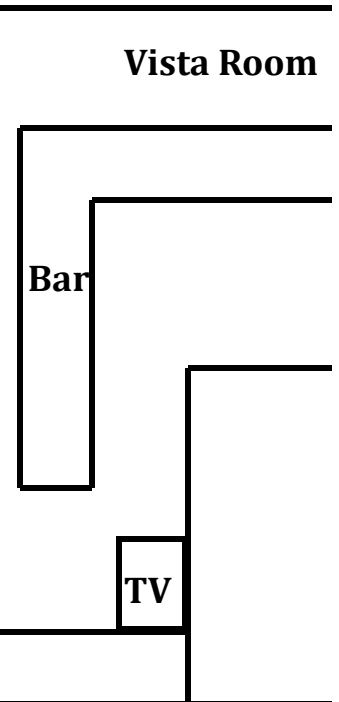

**Golf Course View**

**Golf Course View**

**Patio**

**Golf Course View**

**Patio**

**Men's Card Room**  
Seats: 40  
Sq. Ft. : 850

**Fireplace**  
TV TV

**Parking Lot**

**Member's Lounge**  
Seats: 40  
Sq. Ft. : 925

**Vista Room**

**Bar**

**TV**

**Restrooms**