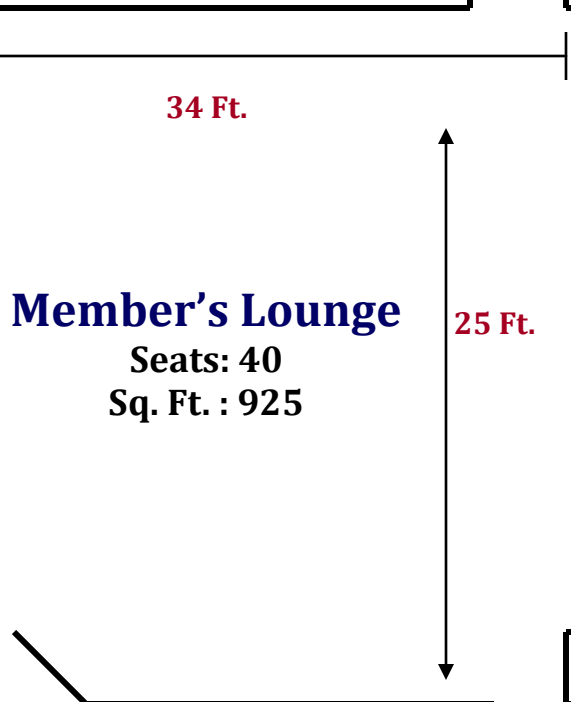

**Golf Course View**

**Golf Course View**

**Patio**

**Golf Course View**

**Patio**

**Men's Card Room**  
Seats: 40  
Sq. Ft. : 850

**Fireplace**  
TV TV

**Parking Lot**

**Member's Lounge**  
Seats: 40  
Sq. Ft. : 925

**Vista Room**

**Bar**

**TV**

**Restrooms**